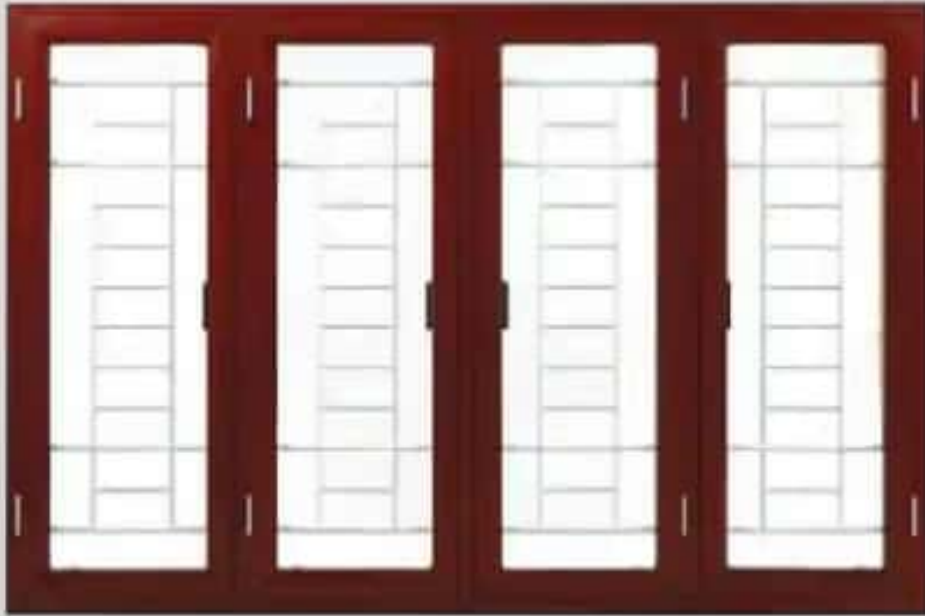

WINDOW DOOR CUSTOMIZED

Bringing Home Your Doorhub doors is Really Simple

- **Step-1** Selection of door
- **Step-2** Collection of Booking Amount
- **Step-3** Finalization of Delivery Installation Date
- **Step-4** Delivery can be Scheduled min. 45days After Booking
- **Step-5** Payment of Full Amount
- Get Your Metal Doors

दीमक रहित-चौखट सहित